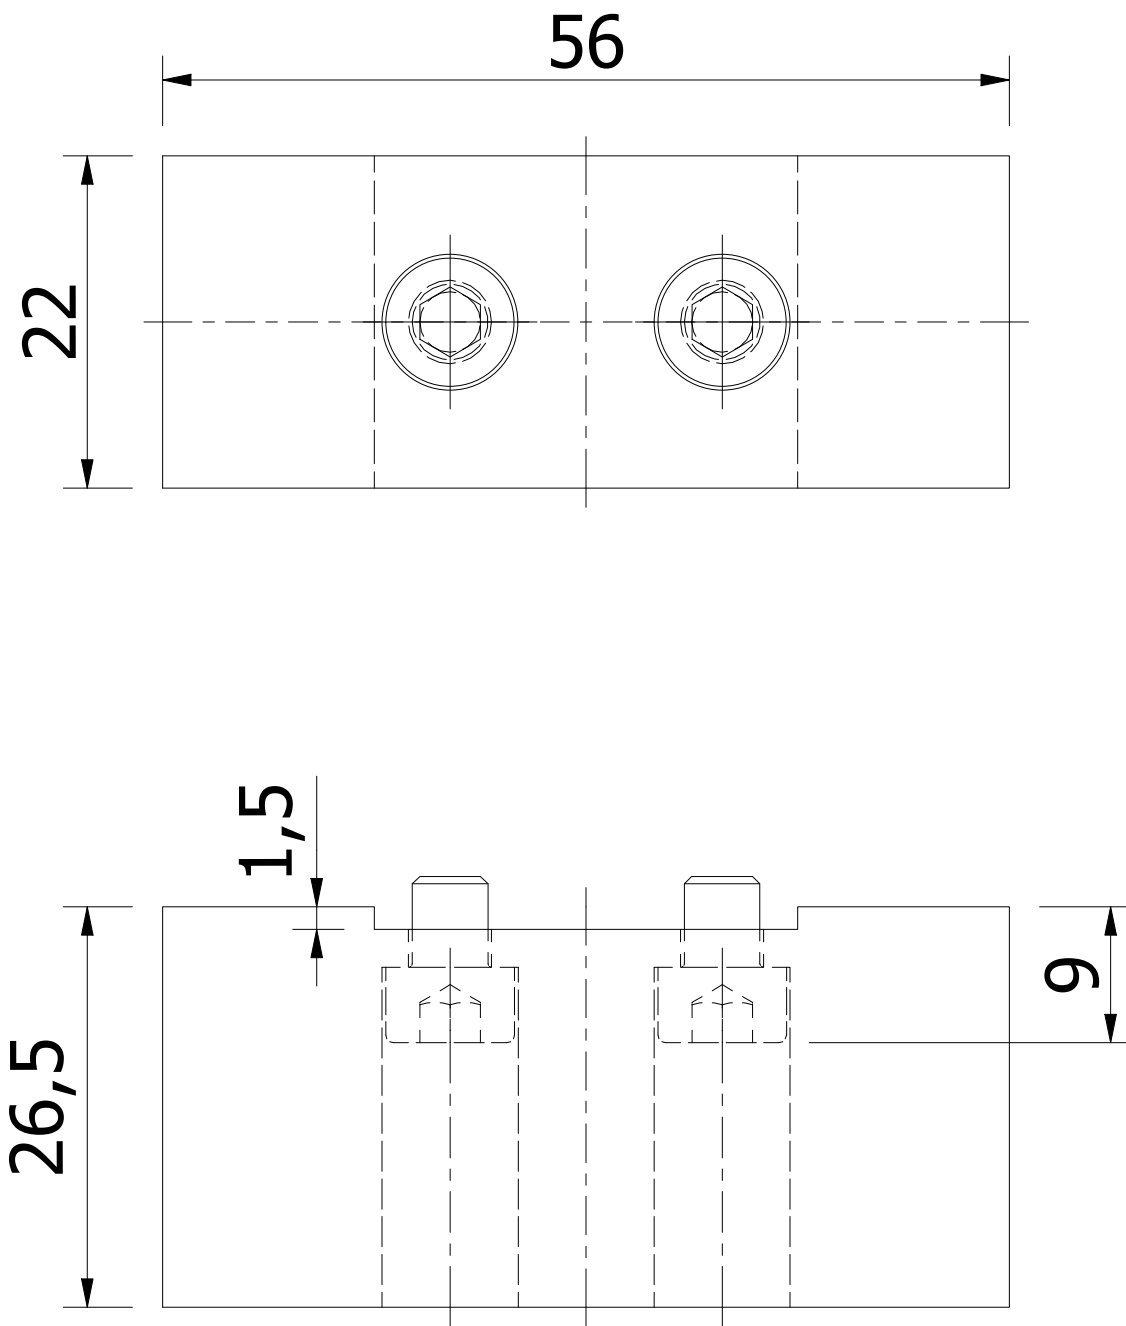

Product code: JDA-2

DIMENSIONS

Drawing name	Rev	Date
JDA-2_D.dwg	0	12.8.2024