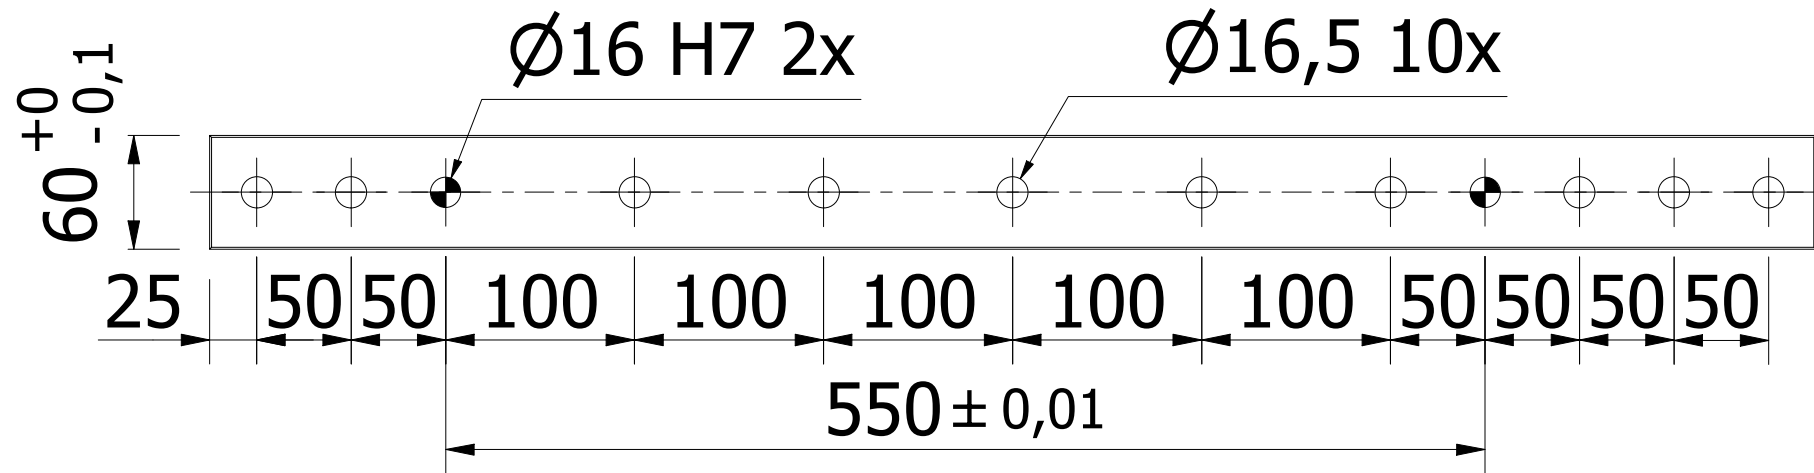

PRODUCT CODE: RH-850

A-A (1 : 2)

DIMENSIONS

Drawing name	Rev	Date
RH-850_D.dwg		23.2.2024